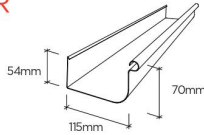

QUAD 115 GUTTER

- Traditional pattern
- Superior strength with more drainage capacity