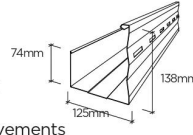

NSW | ACT GUTTERING, FASCIA AND RAINWATER

HI FRONT QUAD 115 GUTTER

- Offers large water-carrying capacity
- Overflow slots available on request

TRILINE STIFFENED BACK GUTTER

- Excellent water-carrying capacity
- Designed for direct attachment to roof
- Suitable for fascias and patios

QUAD 125 GUTTER

- Large water capacity
- Optimised rib spacing, and quick and easy to install

M & S-PATTERN GUTTERS

- Large water-carrying capacity
- Neat square line
- Available with slots to help overflow