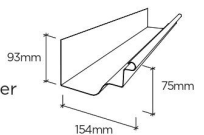

200 HALF ROUND GUTTER

- Large stormwater capacity
- Ideal for traditional and contemporary buildings

ROLL TOP RIDGE

- A very attractive product for the roof ridge

O-GEE GUTTER

- Traditional architectural shape
- Economical to use and order
- Pairs with a full range of accessories