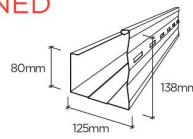

NSW | ACT GUTTERING, FASCIA AND RAINWATER

HI FRONT QUAD 115 GUTTER

- Offers large water-carrying capacity
- Overflow slots available on request

TRILINE STIFFENED BACK GUTTER

- Excellent water-carrying capacity
- Designed for direct attachment to roof
- Suitable for fascias and patios

QUAD 125 GUTTER

- Large water capacity
- Optimised rib spacing, and quick and easy to install

M & S-PATTERN GUTTERS

- Large water-carrying capacity
- Neat square line
- Available with slots to help overflow