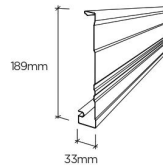

QUAD 125 GUTTER

- Large water capacity
- Optimised rib spacing, and quick and easy to install

M & S-PATTERN GUTTERS

- Large water-carrying capacity
- Neat square line
- Available with slots to help overflow

FLATBACK HALF ROUND GUTTER

- Smooth, clean appearance
- Snap clips and stiffeners for fast installation

FASCIA

- Never warps, shrinks or splinters
- Can be used with all Stramit gutter profiles

150 HALF ROUND GUTTER