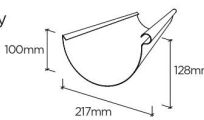

200 HALF ROUND GUTTER

- Large stormwater capacity
- Ideal for traditional and contemporary buildings