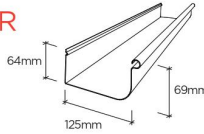

QUAD 125 GUTTER

- Large water capacity
- Optimised rib spacing, and quick and easy to install

M & S-PATTERN GUTTERS

- Large water-carrying capacity
- Neat square line
- Available with slots to help overflow