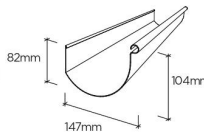

FLATBACK HALF ROUND GUTTER

- Smooth, clean appearance
- Snap clips and stiffeners for fast installation

FASCIA

- Never warps, shrinks or splinters
- Can be used with all Stramit gutter profiles