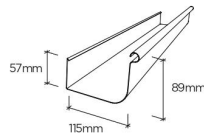

NSW | ACT GUTTERING, FASCIA AND RAINWATER

HI FRONT QUAD 115 GUTTER

- Offers large water-carrying capacity
- Overflow slots available on request

TRILINE STIFFENED BACK GUTTER

- Excellent water-carrying capacity
- Designed for direct attachment to roof
- Suitable for fascias and patios

QUAD 125 GUTTER

- Large water capacity
- Optimised rib spacing, and quick and easy to install

M & S-PATTERN GUTTERS

- Large water-carrying capacity
- Neat square line
- Available with slots to help overflow