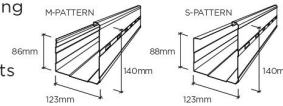

QUAD 115 GUTTER

- Traditional pattern
- Superior strength with more drainage capacity

TRILINE HOOK BACK GUTTER

- Excellent water-carrying capacity
- Designed for home improvements
- Suitable for fascias and patios (*Triline Capping also available*)

QUAD 125 GUTTER

- Large water capacity
- Optimised rib spacing, and quick and easy to install

M & S-PATTERN GUTTERS

- Large water-carrying capacity
- Neat square line
- Available with slots to help overflow