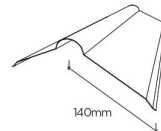

ROLL TOP RIDGE

- A very attractive product for the roof ridge